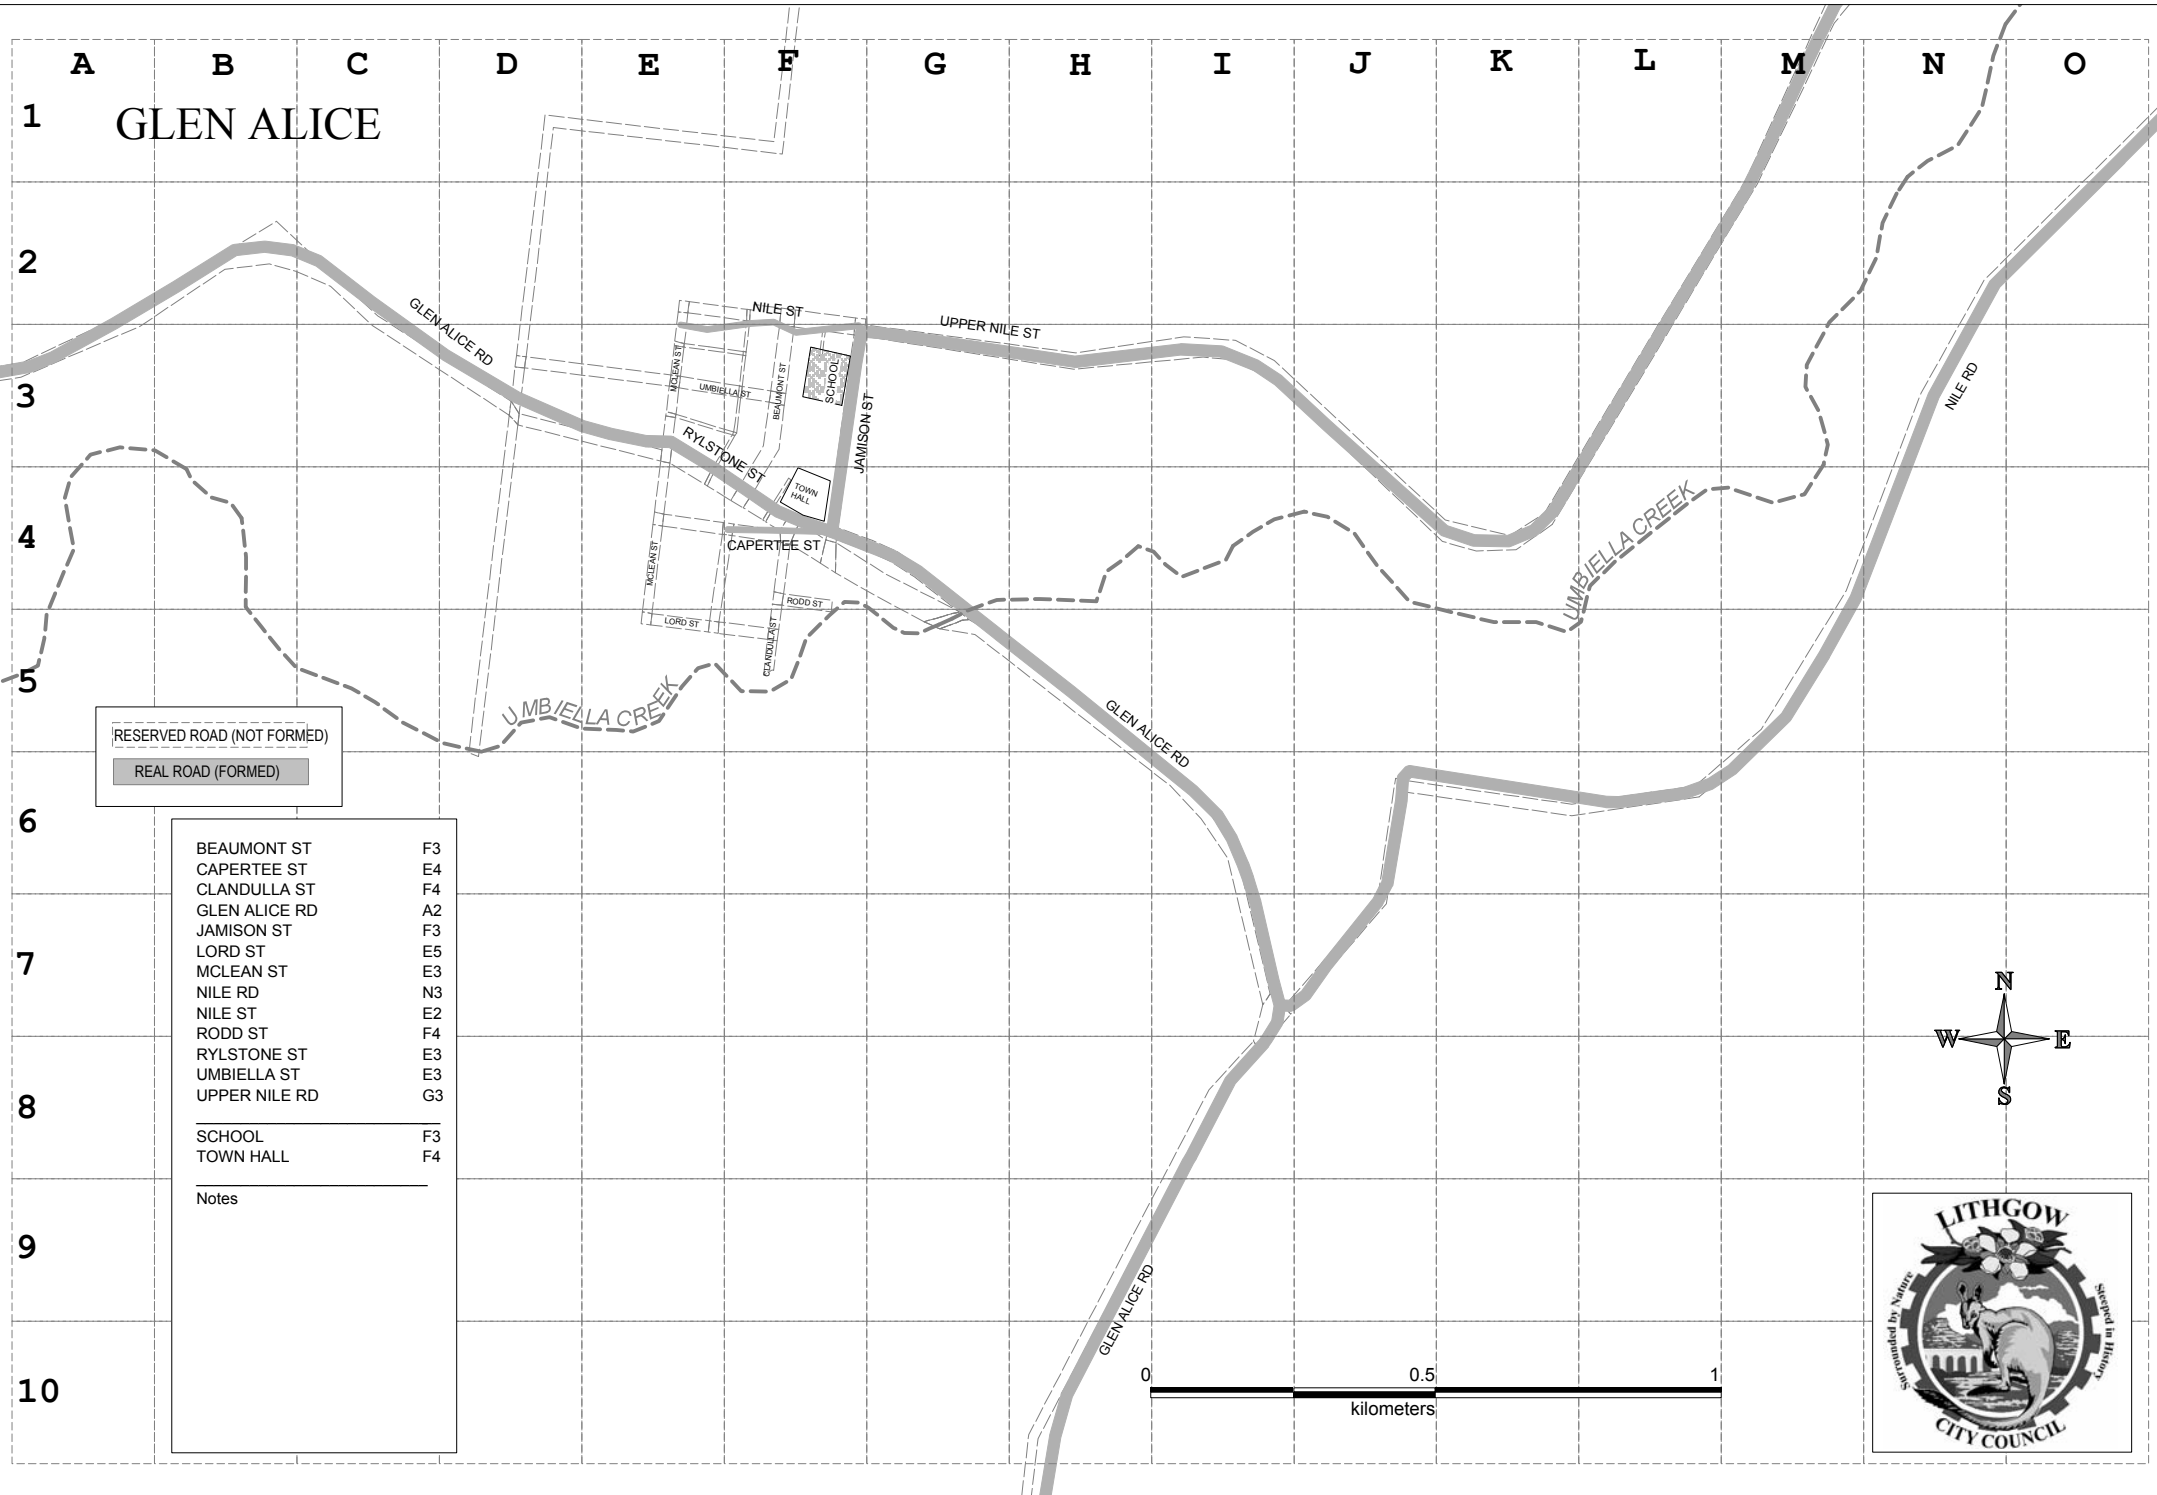

GLEN ALICE

RESERVED ROAD (NOT FORMED)
 REAL ROAD (FORMED)

| | |
|---------------|----|
| BEAUMONT ST | F3 |
| CAPERTEE ST | E4 |
| CLANDULLA ST | F4 |
| GLEN ALICE RD | A2 |
| JAMISON ST | F3 |
| LORD ST | E5 |
| MCLEAN ST | E3 |
| NILE RD | N3 |
| NILE ST | E2 |
| RODD ST | F4 |
| RYLSTONE ST | E3 |
| UMBIELLA ST | E3 |
| UPPER NILE RD | G3 |
| <hr/> | |
| SCHOOL | F3 |
| TOWN HALL | F4 |
| <hr/> | |
| Notes | |